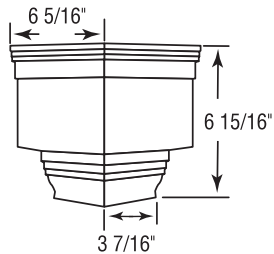

Shipped: Elkland, PA

Features: Installs easily and ensures a perfect custom fit.

Square Tooth Dentil Trim (In 4' lengths)

Item # 00 09 0010 ***

Square Tooth Dentil Trim

Scalloped Tooth Dentil Trim (In 4' lengths)

Item # 00 09 0011 ***

Scalloped Tooth Dentil Trim

Corner Blocks

Corner and all necessary hardware.

Outside corner and inside corner sold separately.

Outside Corner

Item # 00 09 0013 ***

Inside Corner