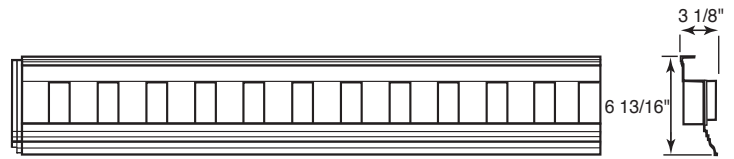

Dentil Trim

Dentil Trim photos on page 14.

33 Colors: 001, 002, 004, 008, 009, 010, 011, 013, 016, 018, 019, 020, 021, 023, 027, 028, 034, 036, 042, 045, 048, 049, 069, 078, 082, 089, 095, 097, 117, 122, 123, 166, 167 and paintable (030).

Shipped: Elkland, PA

Features: Installs easily and ensures a perfect custom fit.

Square Tooth Dentil Trim (In 4' lengths)

Item # 00 09 0010 ***

Square Tooth Dentil Trim

Scalloped Tooth Dentil Trim (In 4' lengths)

Item # 00 09 0011 ***

Scalloped Tooth Dentil Trim

Corner Blocks

Corner and all necessary hardware.

Outside corner and inside corner sold separately.

Outside Corner

Item # 00 09 0013 ***

Inside Corner