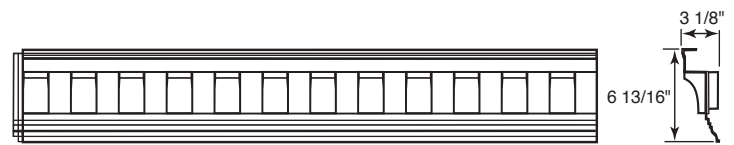

Shipped: Elkland, PA

Features: Installs easily and ensures a perfect custom fit.

Square Tooth Dentil Trim (In 4' lengths)

Item # 00 09 0010 ***

Square Tooth Dentil Trim

Scalloped Tooth Dentil Trim (In 4' lengths)

Item # 00 09 0011 ***

Scalloped Tooth Dentil Trim

Corner Blocks

Corner and all necessary hardware.

Outside corner and inside corner sold separately.

Outside Corner

Item # 00 09 0013 ***

Inside Corner