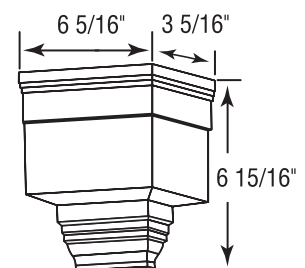

End Cap Kit

One left and one right corner and all necessary hardware.

Endcap

Item # 00 09 0012 ***