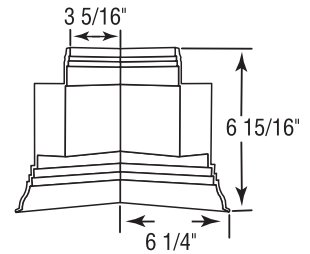

Shipped: Elkland, PA

Features: Installs easily and ensures a perfect custom fit.

Square Tooth Dentil Trim (In 4' lengths)

Item # 00 09 0010 ***

Square Tooth Dentil Trim

Scalloped Tooth Dentil Trim (In 4' lengths)

Item # 00 09 0011 ***

Scalloped Tooth Dentil Trim

Corner Blocks

Corner and all necessary hardware.

Outside corner and inside corner sold separately.

Outside Corner

Item # 00 09 0013 ***

Inside Corner